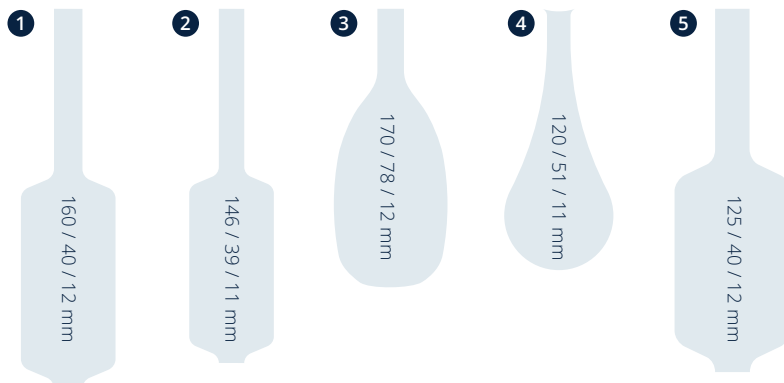

ECOLOGICAL LABELS

- Bar labels for the marking of net packages
- Available as continuous label on roll

Request product

Material and processing

PLA film as compostable label

SoliPaper

In different formats

Notes

Rolls from 800 - 2.500 pieces

Ecological paper label, thread reinforced

Core diameter 70 - 100 mm

On request including graphic design of your print images

Excerpt label formats

Other formats
upon request

<https://www.solipac.de/en> | info@solipac.de