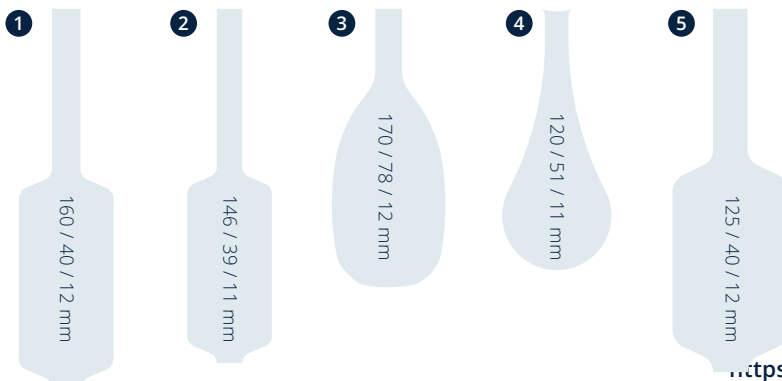

ECOLOGICAL LABELS

- Bar labels for the marking of net packages
- Available as continuous label on roll

Request product

Material and processing

PLA film as compostable label

SoliPaper

In different formats

Prints up to 10 colors

Notes

Rolls from 800 - 2.500 pieces

Ecological paper label, thread reinforced

Core diameter 70 - 100 mm

On request including graphic design of your print images

Excerpt label formats

Other formats
upon request