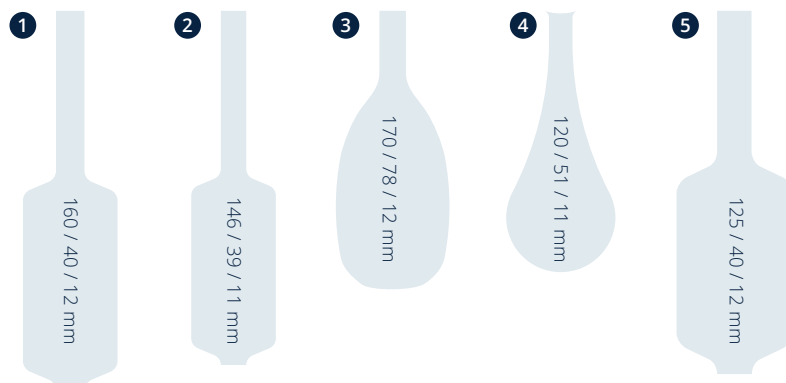

Excerpt label formats

Other formats upon request